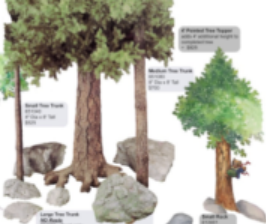

Tree Trunks & Rocks

Small Tree Trunk
12" (H)
2" Dia x 1" Top
$250

Medium Tree Trunk
24" (H)
4" Dia x 1" Top
$350

1" Diameter Tree Trunk
24" x 2" additional height to
accommodate tree
$250

Large Tree Trunk
60" Branch
60" (H) - Trunk only
12" Dia x 1" Top $275
60" (H) - Complete Tree
60" (H) - Trunk, 60" (H) - Branch
12" Dia. Trunk x 1" Top $350

80" Branch
80" (H) - Trunk only
12" Dia. Trunk - 12" Dia. Branch x 1" Top $275
80" (H) - Complete Tree
80" (H) - Trunk, 80" (H) - Branch
12" Dia. Trunk - 12" Dia. Branch x 1" Top $350

Small Rock
10" (H)
12" x 12" x 12"
$200

Medium Rock
12" (H)
12" x 12" x 12"
$250

Large Rock
15" (H)
12" x 12" x 12"
$300

Small Water Rock Set
3 of each - 12 pack
10" (H)
$200

Granite Rock Set
3 of each - 12 Pack
10" (H)
$200
$200

Small Boulder
10" (H)
12" x 12" x 12"
$200

Medium Boulder
12" (H)
12" x 12" x 12"
$250

Large Boulder
15" (H)
12" x 12" x 12"
$300

Boulder Rock Set
3 of each - 12 Pack
10" (H)
$200
$200

Small Tree Trunk
12" (H)
2" Dia x 1" Top
$250