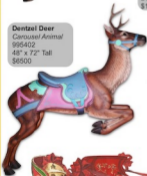

Realistic Deer

Sculpted and made of fiberglass, these **Realistic Deer** are ready for a number of different display opportunities year round. They can "graze" in outdoor surroundings or lead Santa's sleigh during the holidays! Also check out our other styles of Deer in Manzanita and Topiary.

Muller Deer

Carousel Animal
995515
48" x 62" Tall
\$6500

Dentzel Deer

Carousel Animal
995402
48" x 72" Tall
\$6500

Medium Standing Deer

558204
54" x 51" Tall
\$1600

Small Standing Deer

558200
44" x 41" Tall
\$1400