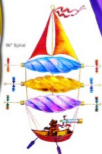

96" Spiral

16" Finial

16" Finial	
151690	
Glitter	$70
Paint	$135

30" Finial	
153090	
Glitter	$355
Paint	$500

36" Finial	
153690	
Glitter	$545
Paint	$815

48" Finial	
154890	
Glitter	$905
Paint	$1300

60" Finial	
156090	
Glitter	$1200
Paint	$1800