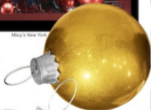

## Ball Ornaments

Classic **Christmas Ball Ornaments** are made into larger than life décor and the ideal compliment to your display. The glitter finish is inside the resin and not applied as a top coat which makes it perfect for outside displays. Or choose any color imaginable on a painted finish ball. Each come standard with silver decorative caps. Gold caps are available upon request. Your ornament also comes with a base for ground floor displays - but let us know if you plan to hang it!

**24" Dia x 30" Tall**

302450	
20 lbs	\$600
Glitter	\$900
Paint	

**36" Dia x 54" Tall**

303650	
50 lbs	\$1100
Glitter	\$1650
Paint	

**42" Dia x 60" Tall**

304250	
65 lbs	\$1500
Glitter	\$2250
Paint	

**84" Dia x 104" Tall**