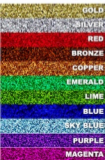

## Ball Ornaments

Classic **Christmas Ball Ornaments** are made into larger than life décor and the ideal compliment to your display. The glitter finish is inside the resin and not applied as a top coat which makes it perfect for outside displays. Or choose any color imaginable on a painted finish ball. Each come standard with silver decorative caps. Gold caps are available upon request. Your ornament also comes with a base for ground floor displays - but let us know if you plan to hang it!