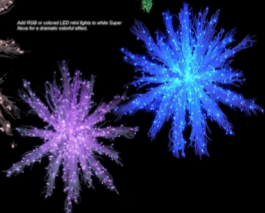

Manzanita Super Nova

Super Nova Tree Topper - page 19

4' Diameter (6 arms)

844801
75 lbs hang weight
White Paint $1350
Any Color $1700

6' Diameter (8 arms)

847201
100 lbs hang weight
White Paint $2030
Any Color $2530

8' Diameter (10 arms)

849601
200 lbs hang weight
White Paint $2700
Any Color $3380

10' Diameter (12 arms)

841201
250 lbs hang weight
White Paint $4060
Any Color $5090

12' Diameter (14 arms)

841441
300 lbs hang weight
White Paint $5200
Any Color $5720