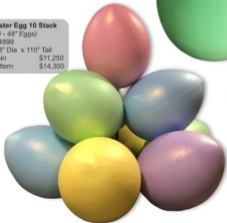

Easter Egg 10 Stack

(10 - 48" Eggs)
504899
128" Dia x 110" Tall
Plain $11,250
Pattern $14,300