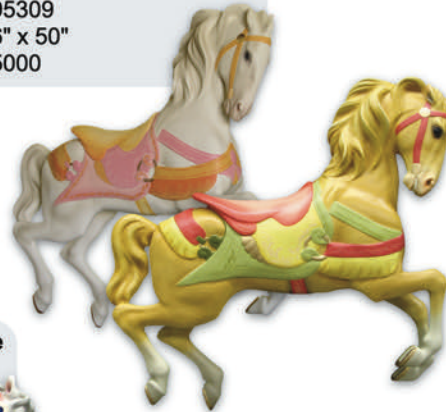

Carousel Horses

Illions Armored Horse
995319
61" x 62"
\$5500

Carmel Armored Horse
995318
54" x 50"
\$5000

Carmel Semi-Armored Horse
995508
54" x 48"
\$5000

Dentzel Top Knot Prancer
995510
44" x 44"
\$4500

Illions Flying Mane Horse
995504
61" x 50"
\$5500

Muller Steed (head down)
995309
56" x 50"
\$5000

Loof Della Robia Horse
995513
52" x 49"
\$5000

ButterFly Jewel Horse
995408
58" x 48"
\$5000

Loof Double Sided Jewel Horse
995503
57" x 45"
\$5500

Illions Jewel Horse
995511
48" x 51"
\$4500

Illions Tassel Horse
995514
61" x 60"
\$5500

Jewel Horse (head down)
995305
46" x 41"
\$5000

Jewel Horse (head up)
995306
46" x 41"
\$5000

Carmel Borelli Horse (head up)
995312
55" x 47"
\$5500