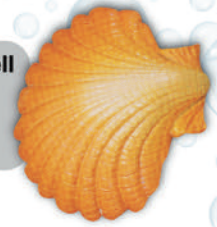

Chestnut Turban
520104
25" x 22"
\$585

Shells finished on BOTH sides!

Giant Clam Shell
520105
36" x 26"
\$700

Nautilus Shell
520109
41" x 30"
\$700

Scallop Shell
520101
24" x 24"
\$300

Tulip Shell
520103
34" x 15"
\$585

Spiny Helmet Shell
520108
30" x 24"
\$585

Giant Scallop Shell
520107
62" x 55"
\$1500

Crown Whelk Shell
520106
56" x 27"
\$1275