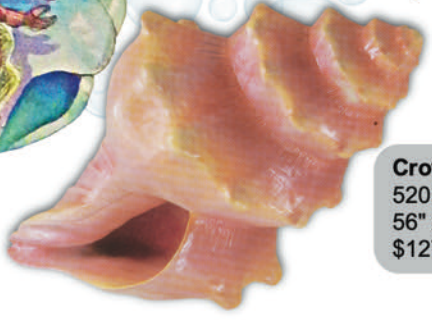

Sea Shells

A variety of larger than life **Sea Shells** are available for your tropical or beach themed display. Shells are finished on BOTH sides for life-like displays. Create a unique Santa Land by the Sea Themed photo set.

Chestnut Turban
520104
25" x 22"
\$585

Shells finished on BOTH sides!

Giant Clam Shell
520105
36" x 26"
\$700

Nautilus Shell
520109
41" x 30"
\$700

Scallop Shell
520101
24" x 24"
\$300

Tulip Shell
520103
34" x 15"
\$585

Spiny Helmet Shell
520108
30" x 24"
\$585

Giant Scallop Shell
520107
62" x 55"
\$1500

Crown Whelk Shell
520106
56" x 27"
\$1275