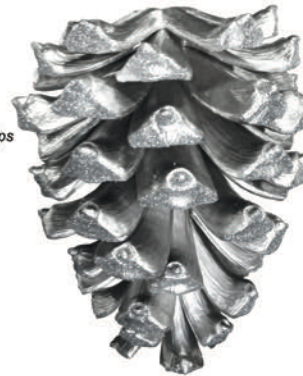

Giant Gold Pine Cone with Gold Glitter Tips

Giant 6' Pine Cone
177200
72" Tall x 45" dia
85 lbs
plain \$1100
glitter tips \$1210

Giant Natural Pine Cone with "Snow" Tips

Giant 5' Pine Cone
176000
60" Tall x 45" dia
65 lbs
plain \$900
glitter tips \$990

Giant Pine Cones include steel base

Gold Pine Cone with Gold Glitter Tips

Small Pine Cone (8 petals)
172000
20" Tall
5 lbs
plain \$325
glitter tips \$355

Silver Pine Cones with Silver Glitter Tips

Giant 4' Pine Cone
174800
48" Tall x 38" dia
45 lbs
plain \$750
glitter tips \$825

Natural Pine Cones with "Snow" Tips

Medium Pine Cone (10 petals)
172400
24" Tall
10 lbs
plain \$380
glitter tips \$420

Additional Single Petals - \$50 each

Golden Pine Cone - No Tips

Large Pine Cone (12 petals)
172800
28" Tall
15 lbs
plain \$440
glitter tips \$485