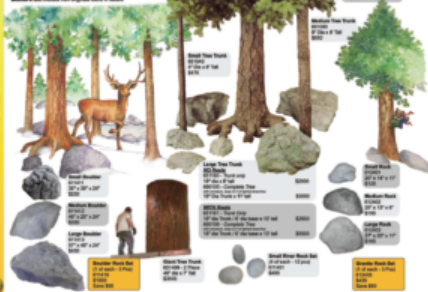

Tree Trunks & Rocks

1" Miniature Tree Trunk
1" dia x 1' tall
$1.00

Medium Tree Trunk
2" dia x 1' tall
$2.00

Small Tree Trunk
1" dia x 1' tall
$1.50

Large Tree Trunk
3" dia - 1' tall only
1" dia x 1' tall
$3.00 - Complete Tree
(including top & greenery)
1" dia Trunk x 1' tall $2.00

Mini Rock
1" dia - 1" tall only
1" dia Trunk x 1' dia base x 1' tall $1.00
$2.00 - Complete Tree
(including top & greenery)
1" dia Trunk x 1' dia base x 1' tall $2.00

Small Rock
1" dia
2" x 1" x 1" $1.00

Medium Rock
2" dia
2" x 1" x 1" $1.50

Large Rock
3" dia
2" x 2" x 1" $2.00

Small River Rock Set
2 of each - 12 pack
$4.00

Boulder Rock Set
2 of each - 12 Pack
$10.00
$20.00

Boulder Rock Set
2 of each - 12 Pack
$10.00
$20.00

Short Tree Trunk
1" dia - 1' tall
2" dia x 1' tall
$1.50