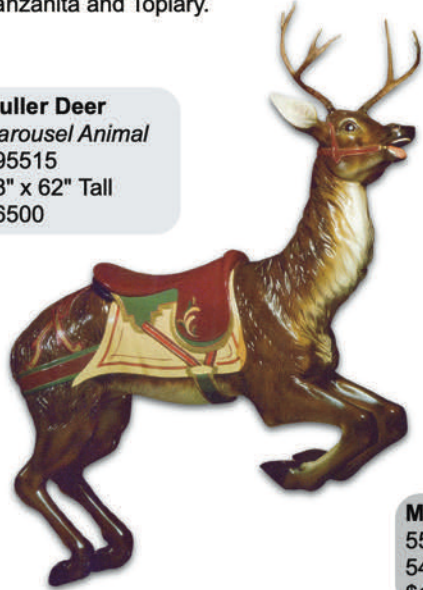

Realistic Deer

Sculpted and made of fiberglass, these **Realistic Deer** are ready for a number of different display opportunities year round. They can "graze" in outdoor surroundings or lead Santa's sleigh during the holidays! Also check out our other styles of Deer in Manzanita and Topiary.

Muller Deer
Carousel Animal
 995515
 48" x 62" Tall
 \$6500

Medium Standing Deer
 558204
 54" x 51" Tall
 \$1500

Medium Jumping Deer
 558205
 72" x 48" Tall
 \$1500

Small Grazing Deer
 5582001
 48" x 24" Tall
 \$1300

Dentzel Deer
Carousel Animal
 995402
 48" x 72" Tall
 \$6500

Small Standing Deer
 558200
 44" x 41" Tall
 \$1300

Large Standing Deer
 558206
 66" x 70" Tall
 \$1850

Medium Deer shown in Gold Paint

Use for flying deer pulling Santa's Sleigh