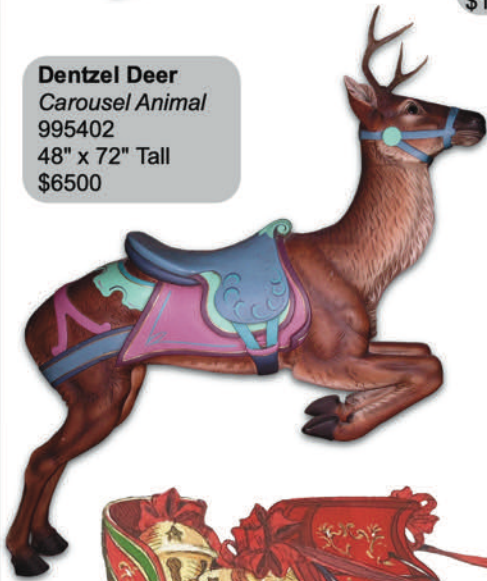

Realistic Deer

Sculpted and made of fiberglass, these **Realistic Deer** are ready for a number of different display opportunities year round. They can "graze" in outdoor surroundings or lead Santa's sleigh during the holidays! Also check out our other styles of Deer in Manzanita and Topiary.

Muller Deer
Carousel Animal
 995515
 48" x 62" Tall
 \$6500

Medium Standing Deer
 558204
 54" x 51" Tall
 \$1500

Medium Jumping Deer
 558205
 72" x 48" Tall
 \$1500

Small Grazing Deer
 5582001
 48" x 24" Tall
 \$1300

Dentzel Deer
Carousel Animal
 995402
 48" x 72" Tall
 \$6500

Small Standing Deer
 558200
 44" x 41" Tall
 \$1300

Large Standing Deer
 558206
 66" x 70" Tall
 \$1850

Medium Deer shown in Gold Paint

Use for flying deer pulling Santa's Sleigh