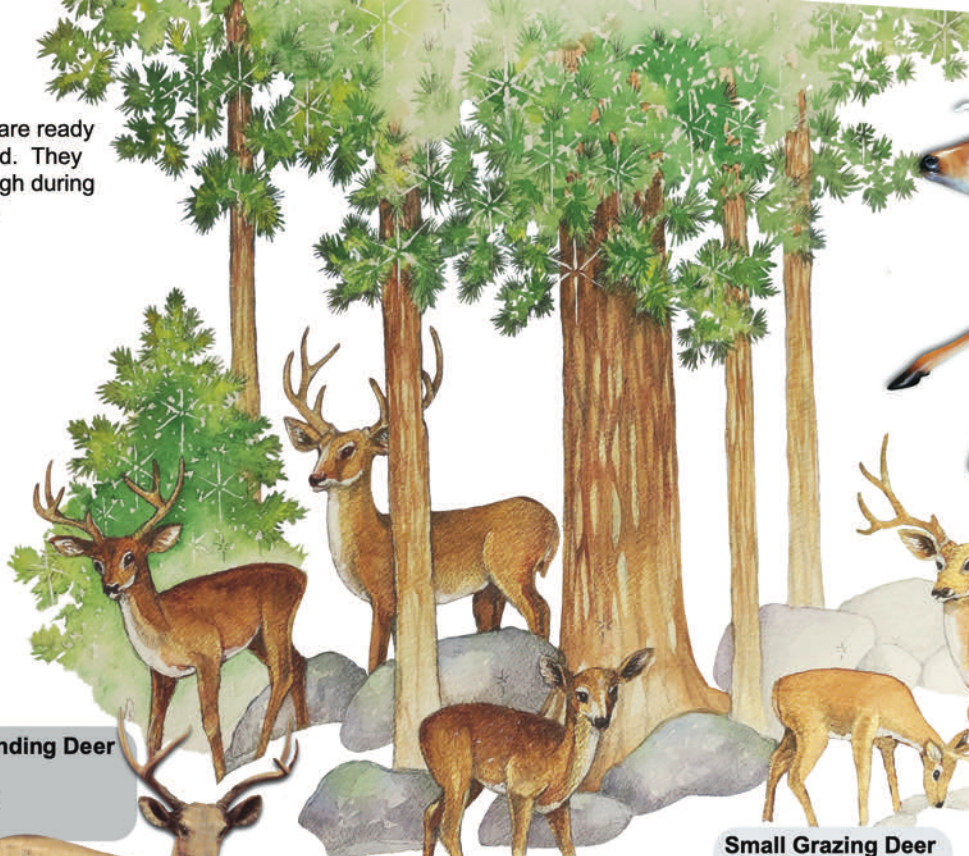

Realistic Deer

Sculpted and made of fiberglass, these **Realistic Deer** are ready for a number of different display opportunities year round. They can "graze" in outdoor surroundings or lead Santa's sleigh during the holidays! Also check out our other styles of Deer in Manzanita and Topiary.

Muller Deer
Carousel Animal
 995515
 48" x 62" Tall
 \$6500

Medium Standing Deer
 558204
 54" x 51" Tall
 \$1500

Medium Jumping Deer
 558205
 72" x 48" Tall
 \$1500

Small Grazing Deer
 5582001
 48" x 24" Tall
 \$1300

Dentzel Deer
Carousel Animal
 995402
 48" x 72" Tall
 \$6500

Small Standing Deer
 558200
 44" x 41" Tall
 \$1300

Large Standing Deer
 558206
 66" x 70" Tall
 \$1850

Medium Deer shown in Gold Paint

Use for flying deer pulling Santa's Sleigh