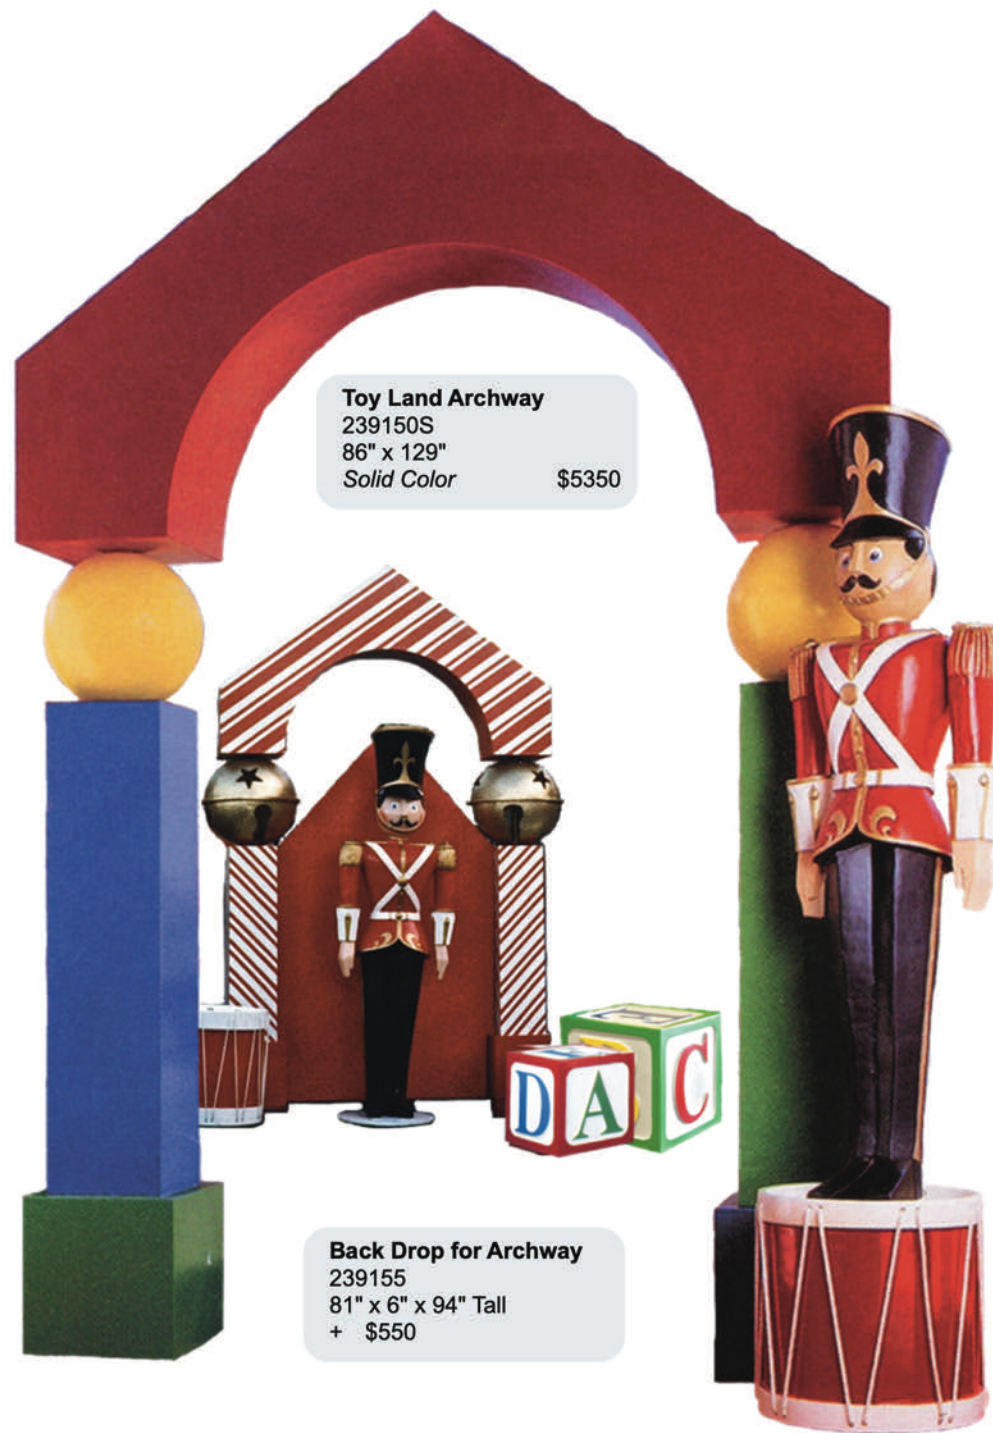

Geometric Toy Archway

Add an exciting walk way to your Toy Land area with this **Geometric Toy Archway** in solid colors or a candy striped finish. A custom backdrop can be made to fill the arch space for a free standing display. Toys or animated Elves can be added to the top piece creating a whimsical entrance or exit.

Toy Land Archway
239150C
86" x 129"
Candy Striped \$5650

Toy Land Archway
239150S
86" x 129"
Solid Color \$5350

Back Drop for Archway
239155
81" x 6" x 94" Tall
+ \$550