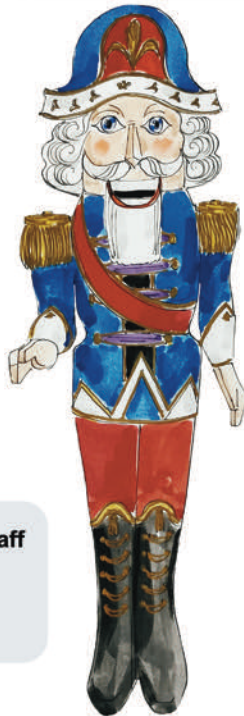

## Nut Crackers

Fanciful and festive, these iconic holiday characters instantly bring the feel of the holidays into your display. Made of fiberglass, your **Nutcrackers** have the option of either a crown or Napoleon hat. Painting can be customized to your vision. Add a drum base, walnut staff or giant walnuts for an even more whimsical feel.

Disney's Animal Kingdom in Orlando, FL - Mickey's Jingle Jungle 5K

**Flag/Walnut Staff**  
240801  
72" Tall  
\$245

**Nut Cracker (Napoleon Hat)**  
240700 (NO Drum Base)  
96" Tall  
80 lbs  
\$3500

**Nut Cracker (Either Style)**  
240700 (WITH Drum Base)  
121" - 126" Tall  
120 lbs  
\$4000

**Giant Walnuts**  
5" - 291807 - \$75  
9" - 291809 - \$100  
12" - 291812 - \$125  
17" - 291817 - \$175

**Nut Cracker (Crown Hat)**  
240710 (NO Drum Base)  
101" Tall  
80 lbs  
\$3500