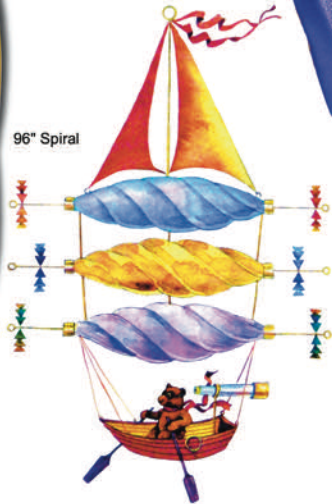

# Spiral & Finial Ornaments

**Spiral and Finial Ornaments** create a rich, festive feeling cascading from ceilings or over head areas into any holiday décor space. Choose from a painted, glitter or metallic leaf finish for varied textures. These ornaments look best when hung in large groups.

Oversized Ornaments

18" Spiral

**18" Spiral**  
141890  
Glitter \$120  
Paint \$170

24" Spiral

**24" Spiral**  
142490  
Glitter \$150  
Paint \$235

**48" Spiral**  
144890  
Glitter \$330  
Paint \$495

**96" Spiral**  
149690  
Glitter \$1650  
Paint \$2475

96" Spiral

24" Spiral

48" Spiral

**7" Tree Top Finial (Single Bauble)**  
158490  
Glitter \$3300  
Paint \$3960

Giant Sized Tree Top Finials with one or two bauble sections.

**12" Tree Top Finial (Double Bauble)**  
154490  
Glitter \$4400  
Paint \$5250