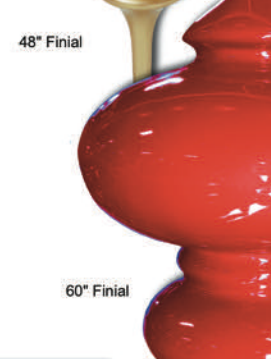

96" Spiral

24" Spiral

48" Spiral

**7" Tree Top Finial (Single Bauble)**  
158490  
Glitter \$3300  
Paint \$3960

Giant Sized Tree Top Finials with one or two bauble sections.

**12" Tree Top Finial (Double Bauble)**  
154490  
Glitter \$4400  
Paint \$5250

16" Finial

**16" Finial**  
151690  
Glitter \$65  
Paint \$125

30" Finial

**30" Finial**  
153090  
Glitter \$325  
Paint \$455

36" Finial

**36" Finial**  
153690  
Glitter \$495  
Paint \$740

48" Finial

**48" Finial**  
154890  
Glitter \$825  
Paint \$1180

60" Finial

**60" Finial**  
156090  
Glitter \$1100  
Paint \$1650