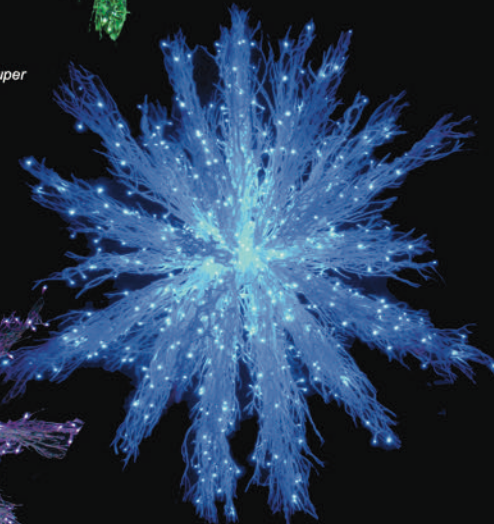

Manzanita Super Nova

Crafted by hand, our **Manzanita Super Nova** is a 3D Starburst, perfect for the tops of any large trees. The vertical arms attach to a hanging central hub and can be easily wired for light show effects. Warm White LED mini lights are included. Swap out warm white for colored or RGB lights to create an exciting colorful display.

The Venetian - Las Vegas, NV

Add RGB or colored LED mini lights to white Super Nova for a dramatic colorful effect.

Super Nova Tree Topper

4' Diameter (6 arms)
 844801
 75 lbs hang weight
 White Paint \$1230
 Any Color \$1540

12' Diameter (14 arms)
 841441
 300 lbs hang weight
 White Paint \$4725
 Any Color \$5925