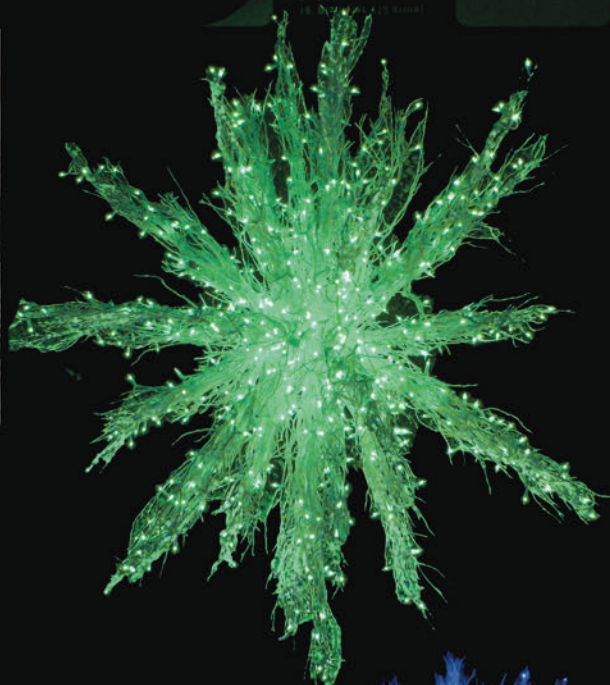

Manzanita Super Nova

Crafted by hand, our **Manzanita Super Nova** is a 3D Starburst, perfect for the tops of any large trees. The vertical arms attach to a hanging central hub and can be easily wired for light show effects. Warm White LED mini lights are included. Swap out warm white for colored or RGB lights to create an exciting colorful display.

The Venetian - Las Vegas, NV

Add RGB or colored LED mini lights to white Super Nova for a dramatic colorful effect.

Super Nova Tree Topper

4' Diameter (6 arms)
 844801
 75 lbs hang weight
 White Paint \$1230
 Any Color \$1540

12' Diameter (14 arms)
 841441
 300 lbs hang weight
 White Paint \$4725
 Any Color \$5925