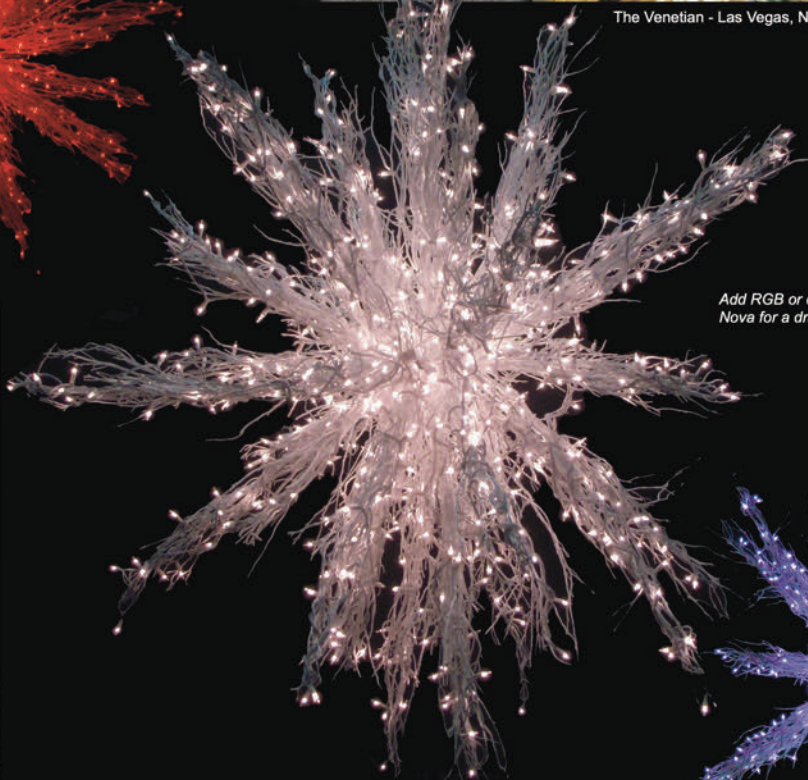

Manzanita Super Nova

Crafted by hand, our **Manzanita Super Nova** is a 3D Starburst, perfect for the tops of any large trees. The vertical arms attach to a hanging central hub and can be easily wired for light show effects. Warm White LED mini lights are included. Swap out warm white for colored or RGB lights to create an exciting colorful display.

The Venetian - Las Vegas, NV

Add RGB or colored LED mini lights to white Super Nova for a dramatic colorful effect.

Super Nova Tree Topper

4' Diameter (6 arms)
 844801
 75 lbs hang weight
 White Paint \$1230
 Any Color \$1540

12' Diameter (14 arms)
 841441
 300 lbs hang weight
 White Paint \$4725
 Any Color \$5925