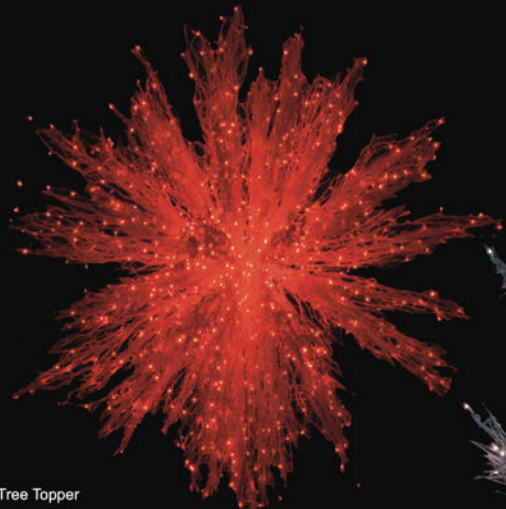

Manzanita Super Nova

Crafted by hand, our **Manzanita Super Nova** is a 3D Starburst, perfect for the tops of any large trees. The vertical arms attach to a hanging central hub and can be easily wired for light show effects. Warm White LED mini lights are included. Swap out warm white for colored or RGB lights to create an exciting colorful display.

The Venetian - Las Vegas, NV

Add RGB or colored LED mini lights to white Super Nova for a dramatic colorful effect.

Super Nova Tree Topper

4' Diameter (6 arms)
 844801
 75 lbs hang weight
 White Paint \$1230
 Any Color \$1540

12' Diameter (14 arms)
 841441
 300 lbs hang weight
 White Paint \$4725
 Any Color \$5925