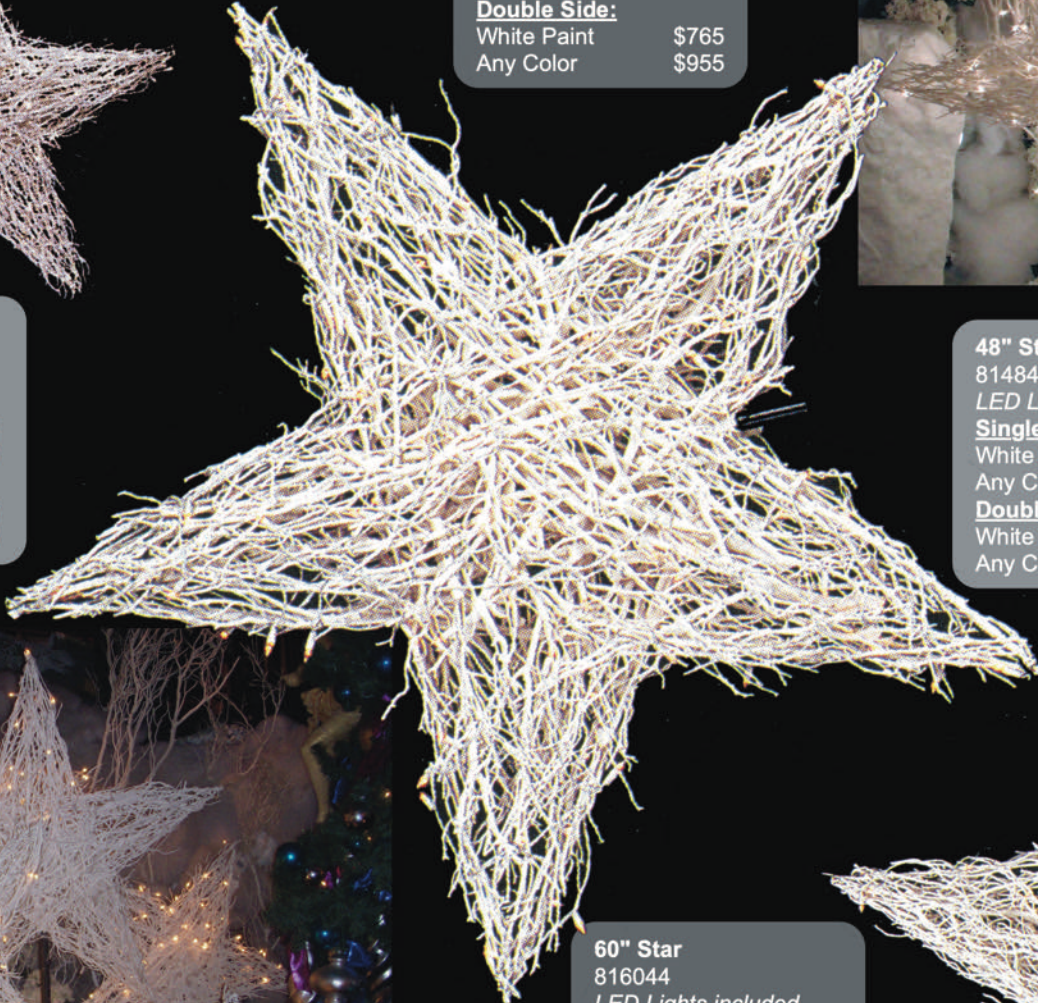

# Manzanita Stars

Classic **Stars** created in our **Manzanita** can help create a starry skyline feature or use as a twist on a classic tree topper. Manzanita Stars can be made for hanging or built with a sleeve in them to receive a pole on a base. Warm White LED mini lights are included.

**24" Star**  
812444  
*LED Lights included*  
**Single Side:**  
White Paint \$495  
Any Color \$590  
**Double Side:**  
White Paint \$645  
Any Color \$770

**36" Star**  
813644  
*LED Lights included*  
**Single Side:**  
White Paint \$590  
Any Color \$735  
**Double Side:**  
White Paint \$765  
Any Color \$955

**60" Star**  
816044  
*LED Lights included*  
**Single Side:**  
White Paint \$1350  
Any Color \$1695  
**Double Side:**  
White Paint \$1755  
Any Color \$2205

**48" Star**  
814844  
*LED Lights included*  
**Single Side:**  
White Paint \$865  
Any Color \$1080  
**Double Side:**  
White Paint \$1125  
Any Color \$1405

Base with 5 Electrified Poles \$620 (1 ea: 3', 4', 5', 6', 7')