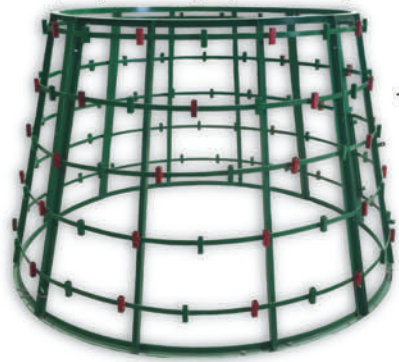

Giant Christmas Trees

Deluxe Mountain Pine Trees are made with longer branches and separately welded limbs. The Deluxe Mountain Pine uses 4 foot and 6 foot alternating length branches to give an extremely realistic looking tree, with naturally larger spaces for oversized ornamentation. Each size is priced with two different base diameters to fit your unique space. Exterior use cost is also included for these larger than life size trees.

Mountain Pine Branches alternate lengths for true life-like depth and realism.

We have giant trees engineered up to 145' tall!

Color Coded receptacles on tree frame make placing the alternating length branches easy!

Tree Frame sections are 5' tall.

Neiman Marcus Flagship - San Francisco, CA

<u>SIZE</u>	<u>BASE</u>	<u>BRANCH COUNT</u>	<u>PLAIN COST</u>	<u>LED COST</u>
50'	22'	505	\$116,150	\$146,450
50'	19.5'	461	\$106,030	\$133,690
60'	26'	874	\$200,810	\$253,250
60'	23'	712	\$163,760	\$206,480
70'	30'	1370	\$321,915	\$404,115
70'	26'	1113	\$261,555	\$328,335
80'	34'	1988	\$436,720	\$556,000
80'	30'	1630	\$358,600	\$456,400

This style tree was designed years ago for the Neiman Marcus Group, who wanted a tree designed after the classic live tree that City of Paris, San Francisco would install in the Rotunda every holiday season. Barrango has been installing our Deluxe Mountain Pine Tree in the Neiman Marcus Rotunda every year since 1978.